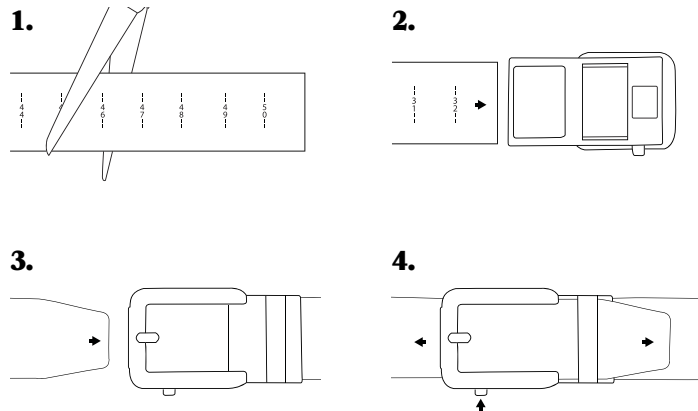

INSTRUCTIONS

Instructions

Assembly:

Achieve the perfect fit by adding 2" to your pant size using the scale on the backside of the belt. Trim any excess length with scissors. Then, feed the end of the belt into the back of the buckle and secure the clasp via latch.

To Wear:

Slide the belt into place and listen for the ratcheting (clicking) sound. Remember, there's no need to over-tighten.

How to Release:

Use one hand to push the belt towards the buckle, allowing some slack while holding the strap. With your other hand, press and hold the release button/lever. Effortlessly slide the strap out of the buckle while pressing the release button.